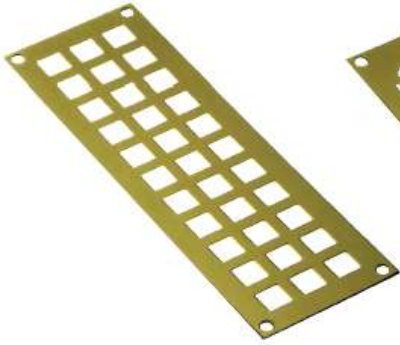

Ventilation

Ventilators, Door Compartment Ventilators, Trickle Ventilators

Square Pattern

Diamond Pattern

Plain Slot

Circular Pattern

Zig Zag

Hooded Louvre

Hit & Miss

Zig Zag Hit & Miss

Round Hole

Linear slot

Lichfield slot

Circular

Interior Trickle

Exterior Trickle

Double Deflection Grilles & Double Deflection Registers

Single Deflection Grilles & Single Deflection Registers

Vision Proof Transfer Grilles

External Weather Louvres

Linear Bar Grilles

Pressed Steel Diffusers