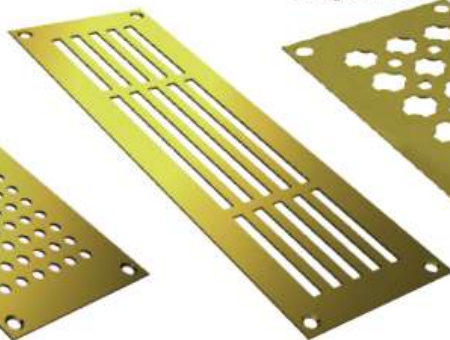

Ventilation

Ventilators, Door Compartment Ventilators, Trickle Ventilators

Square Pattern

Diamond Pattern

Plain Slot

Circular Pattern

Zig Zag

Hooded Louvre

Hit & Miss

Zig Zag Hit & Miss

Round Hole

Linear slot

Lichfield slot

Circular

Interior Trickle

Exterior Trickle

Double Deflection Grilles & Double Deflection Registers

Single Deflection Grilles & Single Deflection Registers

Vision Proof Transfer Grilles

External Weather Louvres

Linear Bar Grilles

Pressed Steel Diffusers