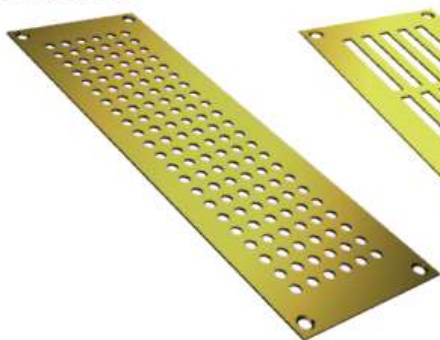

Ventilation

Ventilators, Door Compartment Ventilators, Trickle Ventilators

Square Pattern

Diamond Pattern

Plain Slot

Circular Pattern

Zig Zag

Hooded Louvre

Hit & Miss

Zig Zag Hit & Miss

Round Hole

Linear slot

Lichfield slot

Circular

Interior Trickle

Exterior Trickle

Double Deflection Grilles & Double Deflection Registers

Single Deflection Grilles & Single Deflection Registers

Vision Proof Transfer Grilles

External Weather Louvres

Linear Bar Grilles

Pressed Steel Diffusers